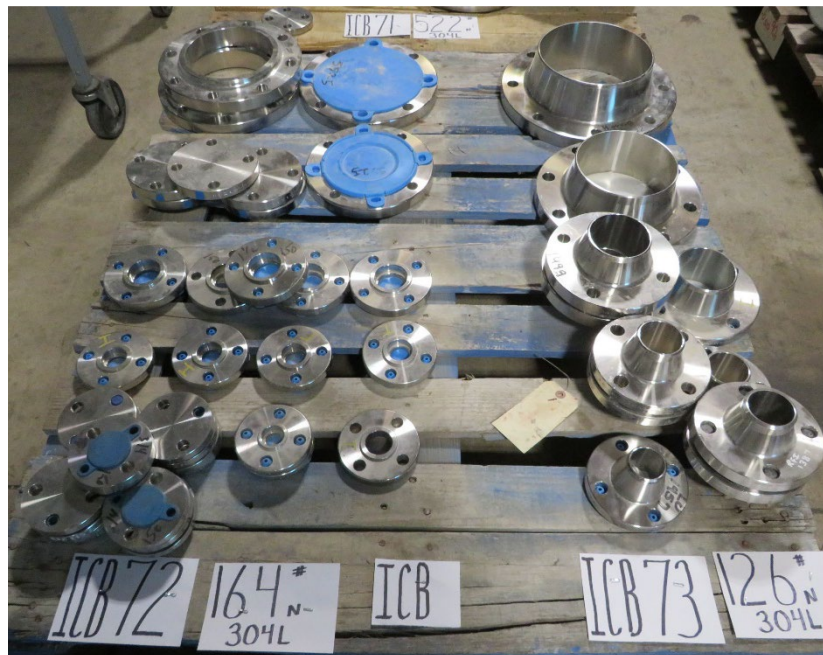

SLE 20-038 Stainless Steel Flange and Fitting Sale

SLE 20-038 Stainless Steel Flange and Fitting Sale

SLE 20-038 Stainless Steel Flange and Fitting Sale

SLE 20-038 Stainless Steel Flange and Fitting Sale