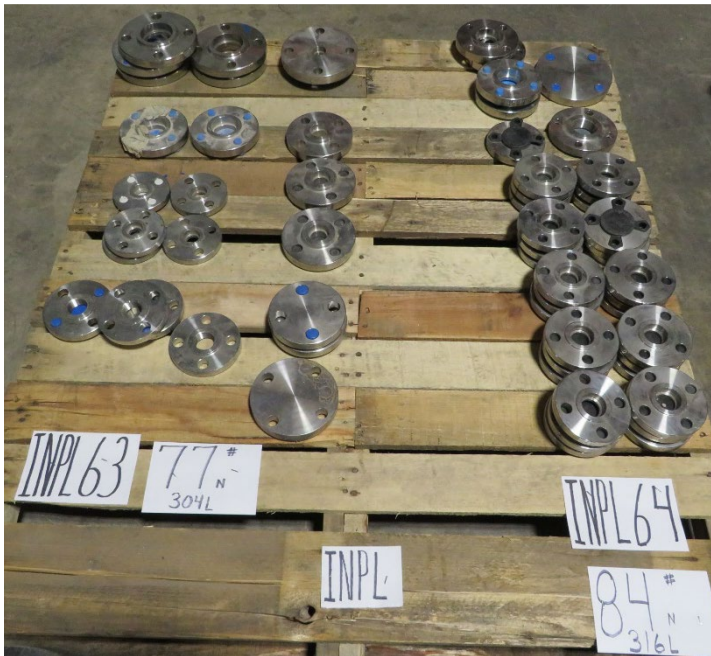

SLE 20-038 Stainless Steel Flange and Fitting Sale

SLE 20-038 Stainless Steel Flange and Fitting Sale

SLE 20-038 Stainless Steel Flange and Fitting Sale

SLE 20-038 Stainless Steel Flange and Fitting Sale